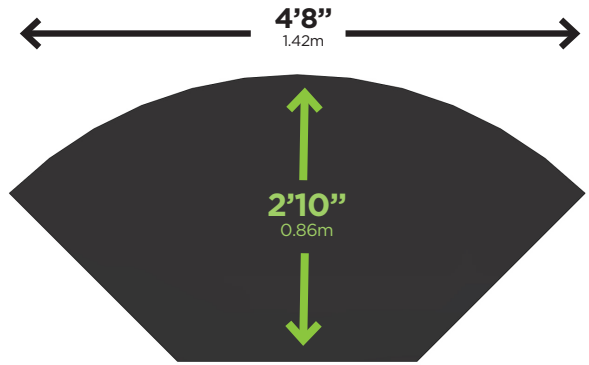

CONTOUR LITE SPECIFICATIONS

EXACT MEASUREMENTS AND SPECIFICATIONS OF THE CONTOUR LITE.

Width (feet/meter)	4'8"/1.42
Height (feet/meter)	6'6"/1.98
Depth (feet/meter)	2'10"/0.86
Weight (pounds/kg)	35/15.88